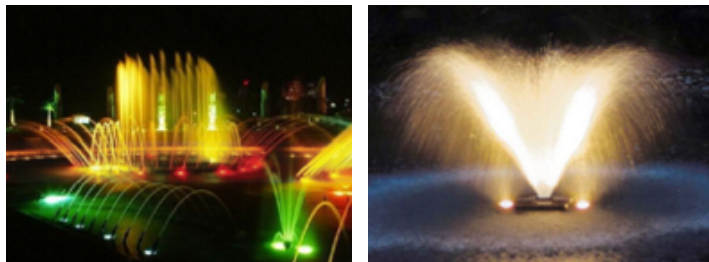

FEATURES

- IP68
- RGB and monochrome options
- DMX512 compatible

ORDERING INFORMATION

EXAMPLE PN: USL-UGWIJ-9W-12V-RGB-45D

USL-UGWIJ	POWER/VOLTAGE/DIAMETER				CCT		BEAM ANGLE	
3W-12V	3 WATTS	12V DC	3.2 IN	30K	3000K	30D	30°	
6W-12V	6 WATTS	12V DC	4.7 IN	60K	6000K	45D	45°	
9W-12V	9 WATTS	12V DC	5.5 IN	RGB	RGB	60D	60°	
12W-12V	12 WATTS	12V DC	6.3 IN	BLU	BLUE			
12W-24V	12 WATTS	24V DC	6.3 IN	GRN	GREEN			
15W-12V	15 WATTS	12V DC	6.7 IN	RED	RED			
15W-24V	15 WATTS	24V DC	6.7 IN					
18W-12V	18 WATTS	12V DC	7.5 IN					
18W-24V	18 WATTS	24V DC	7.5 IN					
24W-12V	24 WATTS	12V DC	8.5 IN					
24W-24V	24 WATTS	24V DC	8.5 IN					
36W-12V	36 WATTS	12V DC	9.1 IN					
36W-24V	36 WATTS	24V DC	9.1 IN